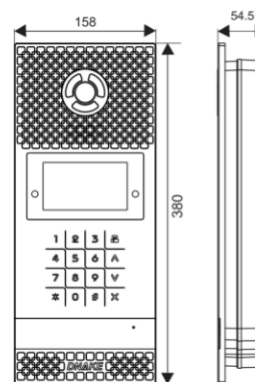

Specifications:

Physical Property	
System	Android 4.4.2
CPU	Quad-Core 1.3GHz
SDRAM	1GB DDR3
Flash	8GB NAND Flash
Display	4.3" TFT LCD, 480x272
Face Recognition	Yes
Power	DC12V/POE Optional
Standby power	5W
Rated Power	12W
Button	Piezoelectric button
RFID Card Reader	IC/ID Optional, 100,000 pcs
Temperature	-40°C - +70°C
Humidity	20%-93%
IP Class	IP65
Multiple Installation	Flush Mounted, Base Mounted
Audio & Video	
Audio Codec	G.711, G.729
Video Codec	H.264
Camera	CMOS 1M pixel
LED Night Vision	Yes
Network	
Ethernet	10M/100Mbps, RJ-45
Protocol	TCP/IP, SIP, RTSP
Interface	
Relay output	Yes
Exit Button	Yes
RS485	Yes
Door Magnetic	Yes

Dimension & Installation:

Product Size	158x380x54.5(mm)
Built-in Box Size	142x358x59.5 (mm)
Trepanning Size	148x364x65(mm)